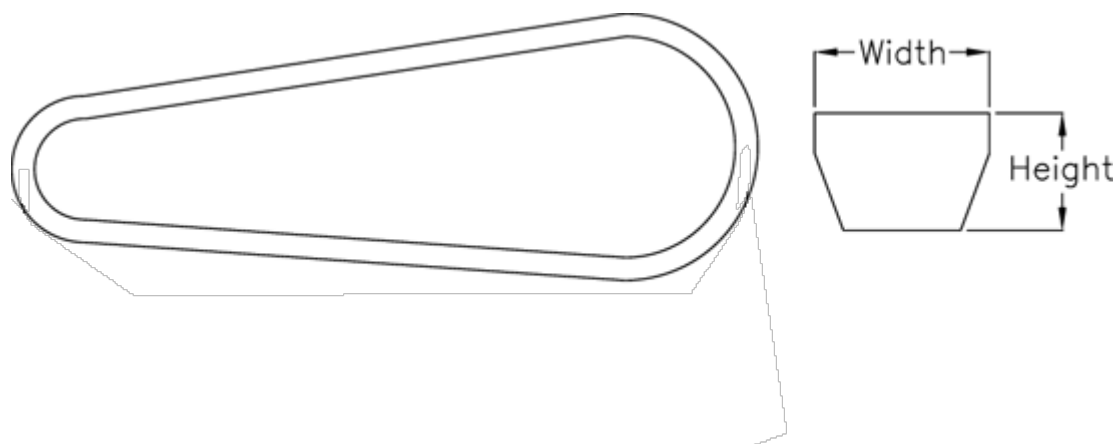

Data Sheet

Article number: 601962461180
Description: Gates V-belt SPZ 1180 Ld 1180
DELTA NARROW

Measures

Datum length	= 1180
Height	= 8
Width	= 10